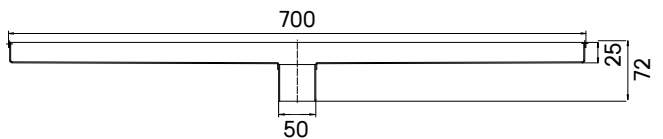

### LINEAR DRAINS RECESSED TYPE WITH TRAP

FINISH	-	BRUSH
HEIGHT	-	72 MM
OUTLET	-	50 MM
LENGTH	-	700 MM

MATERIAL	OPTIONAL
SS304 GRADE <input type="checkbox"/>	45 MM OUTLET <input type="checkbox"/>
SS316 GRADE <input type="checkbox"/>	42 MM OUTLET <input type="checkbox"/>

## DRAWINGS

GRATING

CHANNEL

All dimensions in mm.

We reserve the rights to change the design/dimensions without any notice.

TRAP