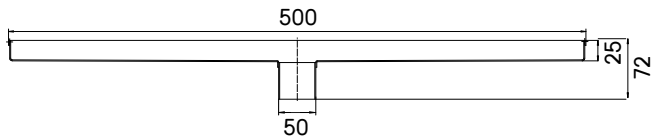

LINEAR DRAINS RECESSED TYPE WITH TRAP

FINISH	-	BRUSH
HEIGHT	-	72 MM
OUTLET	-	50 MM
LENGTH	-	500 MM

MATERIAL	OPTIONAL
SS304 GRADE <input type="checkbox"/>	45 MM OUTLET <input type="checkbox"/>
SS316 GRADE <input type="checkbox"/>	42 MM OUTLET <input type="checkbox"/>

DRAWINGS

GRATING

CHANNEL

All dimensions in mm.

We reserve the rights to change the design/dimensions without any notice.

TRAP