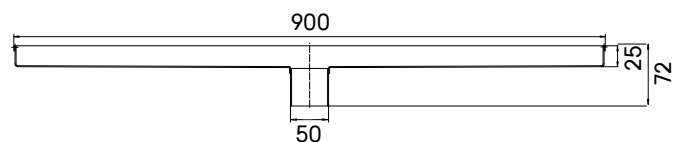

LINEAR DRAIN SOLID TOP TYPE WITH TRAP

FINISH	-	BRUSH
HEIGHT	-	72 MM
OUTLET	-	50 MM
LENGTH	-	900 MM

MATERIAL	OPTIONAL
SS304 GRADE <input type="checkbox"/>	45 MM OUTLET <input type="checkbox"/>
SS316 GRADE <input type="checkbox"/>	42 MM OUTLET <input type="checkbox"/>

DRAWINGS

GRATING

CHANNEL

All dimensions in mm.
We reserve the rights to change the design/dimensions without any notice.

TRAP